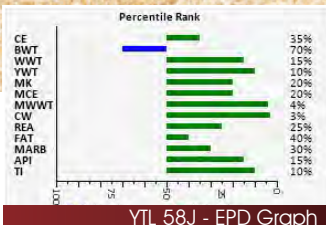

45

YOUNG MR JACOBI 58J

BPG1362904 YTL 58J APRIL 17, 2021 POLLED MALE

SUNNY VALLEY LANCER 108Z
DOUBLE G DENALI 20D
MS DOUBLE G 72A

ACS EVERREADY 970W
SUNNY VALLEY MS BEEF 45X
BEECH BROS X-FACTOR 910X
MISS DOUBLE G 27Y

PWK RED COLORADO 6Y 23C
YOUNG MS EARTHA
TSS 52W BLK SECRET 672B

KWA FLYF RED MOUNTAIN 16Z
PWK MS PAULA 39W 6Y
CITY VIEW WALK ON 52W
TSS BLACK SECRET 672S

CE	BW	WW	YW	Milk	MCE	MWWT	BW	ADJ WW	ADJ YW
8.9	4.7	87.9	137.2	35.7	6.3	79.7	104 lbs.	815 lbs.	lbs.

58J has the one of the highest milk EPD of all bulls and was the heaviest bull coming off the 2022 grazing season. Just a long freight train, tank of a bull. Young Mr Jacobi has muscle and mass in an eye catching package. Also an excellent EPD profile, with outstanding milk numbers. His daughters should make great cows. Buy with confidence. Dam's 2019 heifer calf working in herd.
HOMO POLLED