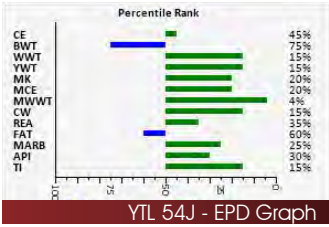

41 YOUNG MR JENKINS 54J

PG1362901 YTL 54J APRIL 17, 2021 POLLED MALE

KUNTZ SHERIFF 8A
T33 MR FRANK 3F
TRI-R DIAMOND 22D

ZSL MR RED EXPRESS 106Z
RENDEZVOUS MS EXPRESS324C
RENDEZVOUS MS ICON 112Z

KUNTZ MARSHALL 12Y
PEACOCK'S LI'L NETTIE 23Y
ERIXON REVELSTOCK 41A
TRI-R MS LADY GUNNER 5U

KHG ELCTRIC RED 105U
ZSL MS FORCE 9X
CMS RED POLLED ICON 16P
RENDEZVOUS 629P

CE	BW	WW	YW	Milk	MCE	MWWT	BW	ADJ WW	ADJ YW
8.1	4.9	86.5	129.6	36.4	6.4	79.7	106 lbs.	840 lbs.	lbs.

Highest milk EPD of all bulls and weaned off with the heaviest weight of all bulls at weaning. 54J is a little bigger framed bull. If you are looking for a bull to sire calves that will crush the weight scale in the fall, here is the bull for you.
HOMO POLLED

42 YOUNG MR JEFFERSON 131J

PG1362943 YTL 131J MAY 1, 2021 POLLED MALE

KUNTZ SHERIFF 8A
T33 MR FRANK 3F
TRI-R DIAMOND 22D

BGS/BM CAPTAIN SCREAM 47D
YOUNG MS FRANCIE 148F
GJR MISS 105A

KUNTZ MARSHALL 12Y
PEACOCK'S LI'L NETTIE 23Y
ERIXON REVELSTOCK 41A
TRI-R MS LADY GUNNER 5U

SVS CAPTAIN MORGAN 11Z
RF SCREAM 215Z
BDSF EDITION 37X
MISS GJR PHOEBE 60P

CE	BW	WW	YW	Milk	MCE	MWWT	BW	ADJ WW	ADJ YW
8.4	3.6	74.9	112.7	25.4	6.6	62.9	96 lbs.	674 lbs.	lbs.

Young Mr Jefferson is a thick, deep sided, red baldy that will have some friends on sale day. A very complete bull. Grand dam is dam of Lot 38, 154J.
HOMO POLLED