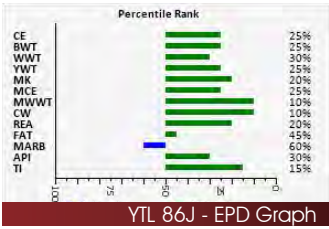

46 YOUNG MR JAMMERSON 86J

PG1362919 YTL 86J APRIL 22, 2021 POLLED MALE

SUNNY VALLEY LANCER 108Z
DOUBLE G DENALI 20D
MS DOUBLE G 72A

ZSL MR RED EXPRESS 106Z
RENDEZVOUS MS EXPRESS323C
RENDEZVOUS MS ICON 448X

ACS EVERREADY 970W
SUNNY VALLEY MS BEEF 45X
BEECH BROS X-FACTOR 910X
MISS DOUBLE G 27Y

KHG ELCTRIC RED 105U
ZSL MS FORCE 9X
CMS RED POLLED ICON 16P
BDS BLD DIAMOND 61T

CE	BW	WW	YW	Milk	MCE	MWWT	BW	ADJ WW	ADJ YW
10.4	2.3	82.1	124.3	36.1	6	77.2	88 lbs.	803 lbs.	lbs.

Young Mr. Jammerson is a long, super dark red, very complete, stout made Denali son. He has a very smooth front third with nice neck extension. Outstanding EPD profile and should sire some outstanding daughters. The dam's 2019 bull calf was sold to Weichel Farms at Kendal.

HOMO POLLED

47 YOUNG MR JENNINGS 139J

PG1362963 YTL 139J MAY 4, 2021 POLLED MALE

KWA FLYF RED MOUNTAIN 16Z
PWK RED COLORADO 6Y 23C
PWK MS PAULA 39W 6Y

HILLS WILD CHILD
TWL ELIZA 962E
DELIGHT MS ROMEO 962U

IPU RED WESTERN 49X
KWA MS ROCK 14X
SUNNY VALLEY WISE GUY 80W
PWK MS PAULA 122P 39W

SUNNY VALLEY WILDCARD 10X
CONRAY WAVE
WKF ROMEO 23P
DELIGHT MISS 962R

CE	BW	WW	YW	Milk	MCE	MWWT	BW	ADJ WW	ADJ YW
9.7	1.4	60.9	95	33.7	5.5	64.2	83 lbs.	701 lbs.	lbs.

Here is a very nice dark red blaze faced bull with a very modest 83 lb. birth weight. A well put together moderate framed bull that would work great on some second calvers. Sire of this bull is also sire of Lot 45 58J's dam.

HOMO POLLED