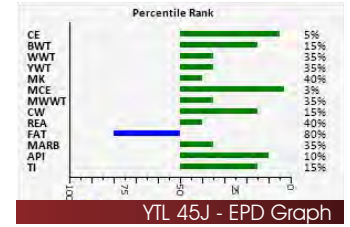

39

YOUNG MR JAXSON 45J

PG1362894 YTL 45J APRIL 15, 2021 POLLED MALE

KUNTZ SHERIFF 8A
T33 MR FRANK 3F
TRI-R DIAMOND 22D

BLACK GOLD ADVANCE 8D
YOUNG MS GISELLE 6G
MISS DOUBLE G 73E

KUNTZ MARSHALL 12Y
PEACOCK'S LI'L NETTIE 23Y
ERIXON REVELSTOCK 41A
TRI-R MS LADY GUNNER 5U

NCB COBRA 47Y
BLACKGOLD MS ADVANCE 48B
MCINTOSH ARSENAL 55C
MISS DOUBLE G 1X

CE	BW	WW	YW	Milk	MCE	MWWT	BW	ADJ WW	ADJ YW
13.6	1.2	80.7	120.6	29.9	9.3	70.3	89 lbs.	747 lbs.	lbs.

This is the first calf from this dam and she did an outstanding job. This bull has calving ease on both sides of his pedigree. The dam is a daughter off our calving ease bull Advance and the sire is T33 Mr Frank who is also a calving ease bull. The dam's 2022 Tycoon bull calf is a stand out in the yearling pen. Awesome deep sided red bull with a great EPD profile. Super friendly disposition, excellent weight gain and will sire some impressive calves. You will have him checked off in your book.

HOMO POLLED

40

YOUNG MR JEOFFROY 104J

BPG1362932 YTL 104J APRIL 26, 2021 POLLED MALE

KUNTZ SHERIFF 8A
T33 MR FRANK 3F
TRI-R DIAMOND 22D

SPRINGCREEK ROCKER 909A
LAZYCREEK MISS CATTY 75G
LAZYCREEK CONSTANCE 8B

KUNTZ MARSHALL 12Y
PEACOCK'S LI'L NETTIE 23Y
ERIXON REVELSTOCK 41A
TRI-R MS LADY GUNNER 5U

SPRINGCREEK ALL IN 155Y
SPRINGCREEK GOLDY 135W
BH LIMITED BLACK 015K
LAZYCREEK CLARABELLE 7Z

CE	BW	WW	YW	Milk	MCE	MWWT	BW	ADJ WW	ADJ YW
13.8	-0.3	69.3	102.8	23	7.4	57.7	70 lbs.	665 lbs.	lbs.

70 lb birth weight heifer bull. If you are in the hunt for a black heifer bull, you have found him. 104J is a moderate framed, deep sided, soggy made rascal. Young Mr Jeoffroy is in the top 5% for calving ease and top 3% for birth weight in the breed. Sleep easy with this guy in your heifer pen.

HOMO POLLED